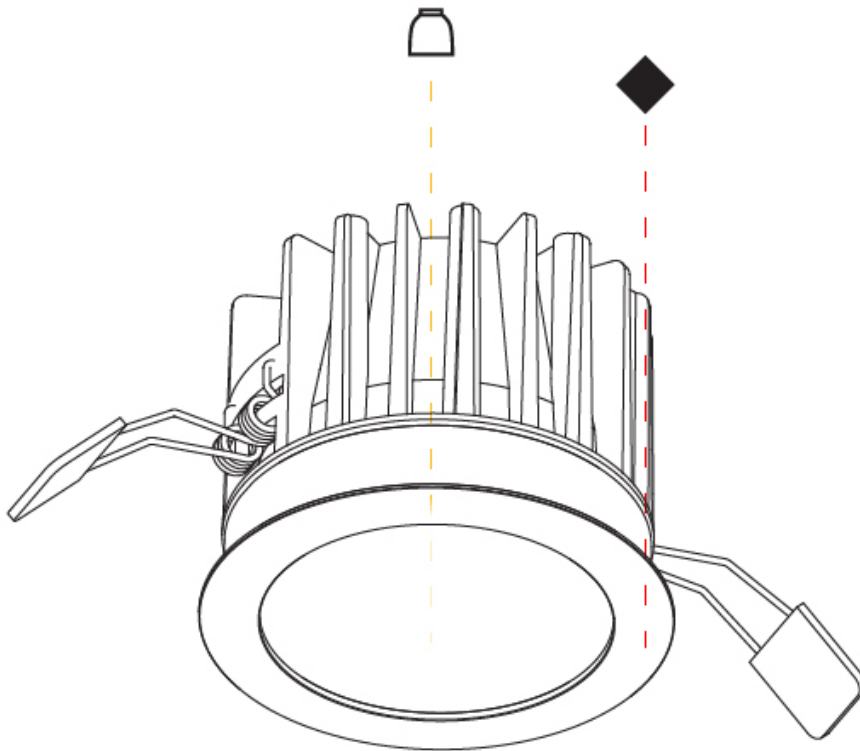

OIKO STANDARD RECESSED

A35720-

PROJECT

TYPE

SPECIFIER

QUANTITY

DATE

A