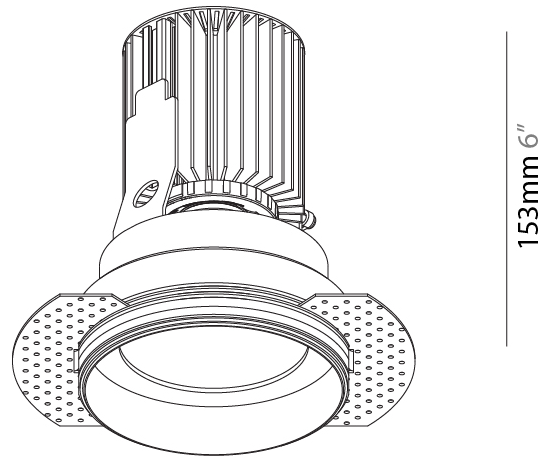

PHYSICAL

Shape: Round
Diameter (mm): 100
Diameter (in): 3 15/16
Height (mm): 153
Height (in): 6
Ceiling Thickness (mm): 10 / 12.5 / 15
Ceiling Thickness (in): 3/8 or 1/2 or 9/16
Min. Recessing Depth (mm): 170
Min. Recessing Depth (in): 6 11/16
Light Distribution: Downlight
Weight (kg): 0.6
Weight (lbs): 1.322
Fixture Finish: SSR / BKV / CWI / CRY / HAB / UFT / ITA / RUA / FTG / MYG / LOD / PUS / FRO / FUP / KIA / POP / BLS / SPG / MEY / GOH / GUM / CHC / COM / ABZ / JAG / OBR / MOS / ROR
Fixture Material: Aluminum Die Cast
Cut-out Measurements: 111mm / 4 3/8" Diameter
Upon Request: Unique Sizes Unique Ceiling Thickness

ELECTRICAL

Lamp Type: LED (Zhaga Standard)
Input Wattage (W): 20.9
Total Output Wattage (W): 18.7
Dimming: Tri-Mode (Non-Dimming and Phase Dimming (120Vac only) and 0-10V Dimming)
Driver Included: No
Driver Location: Recessed Housing
Driver Type: Constant Current - Universal
Driver Class: Class 2
Housing: See components
Input Voltage (V): 120 - 277
Constant Current (MA): 500

LED

Color Temperature (°K): 2700 / 3000 / 3500 / 4000
Max. Delivered Lumen (lm): 1630 / 1670 / 1754 / 1790
CRI: >90 CRI
Lamp Life (hrs): 50000
Upon Request: Special Color Temperature RGB-W Tunable White Special LED

OPTICAL

Reflector: 18 / 26 / 40

RATINGS AND CERTIFICATIONS

Certified By: Certified for North American Standards
IP rating: IP20

Ø 100mm 3 15/16"

Ø 155mm 6 1/8"